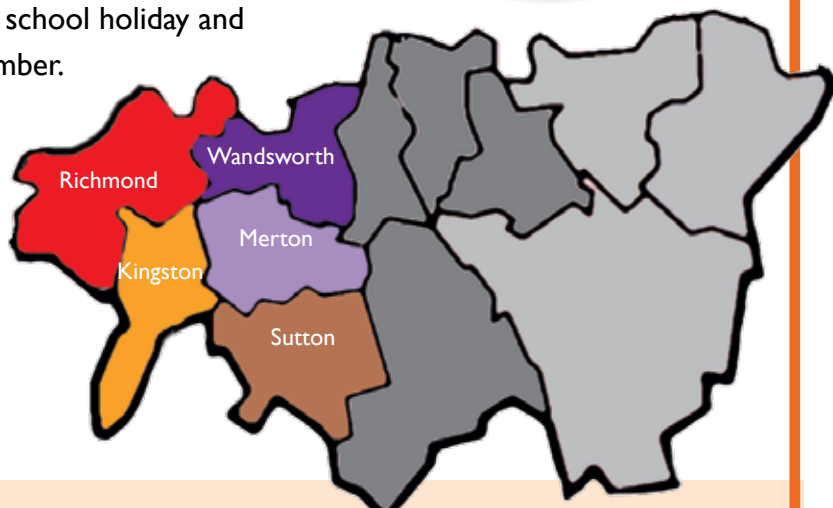

“ Thank you all for a fantastic magazine that we have been using as our school holidays ‘bible’ for years. We’ve visited so many places featured in your magazine from Broadditch Farm and local country parks to the various National Trust properties (in fact we’re now members!) and I know many other Mums that read it from cover to cover also. ”
The Robinson Family